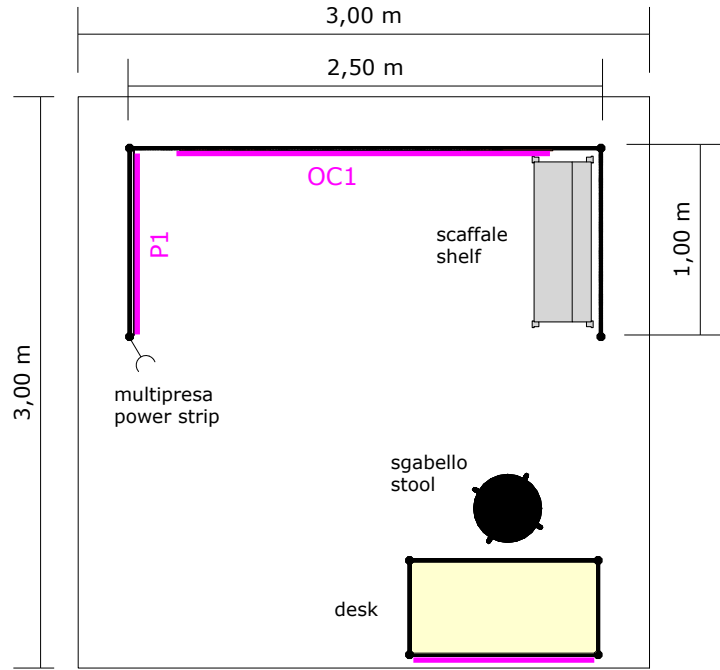

PLAN

FRONT VIEW

3D VIEW

— parti graficabili
graphic parts

FORNITURE/ SUPPLY

Divieto di inserire arredi propri di altezza superiore alla struttura dello stand h 250 cm.

Furnishings into the stand cannot be higher than the panels h 250 cm.

Within the exhibition space it is possible to tap beer and sell close bottles/cans in ambient temperature in specially designated spots

STRUTTURA /structure	copertura / roofing	n	1
FORNITURA EL / power supply	presa multipla / power strip	n	1
ARREDI / furnihings	desk modulare / modular desk	n	1
ARREDI / furnihings	scaffale metallico / steel shelf	n	1
ARREDI / furnihings	sgabello / stool	n	1
GRAFICA / graphics	frontalino grafica 100xh25cm / front graphic panel 100xh25cm	n	1
GRAFICA / graphics	pannello grafica DM desk modulare 96,7x96,7 cm / graphic panel DM modulare desk 96,7x96,7cm	n	1
GRAFICA / graphics	pannello grafica parete P 97,4 xh249cm / graphic panel wall P 97,4 xh249cm	n	1
GRAFICA / graphics	pannello orizzontale graficato OC 195,7xh 96,7 cm / horizontal graphic panel OC 195,7xh96,7cm	n	1
PARETI E PORTE / wall panels and doors	modulo parete 100x250 solo struttura e fascione / wall modul 100x250 only structure and beam	n	1
PARETI E PORTE / wall panels and doors	parete 100xh250 / 100xh250 wall	n	1
PARETI E PORTE / wall panels and doors	pareti con struttura in alluminio anodizzato 250xh250cm / walls with aluminum structure 250xh250cm	n	1