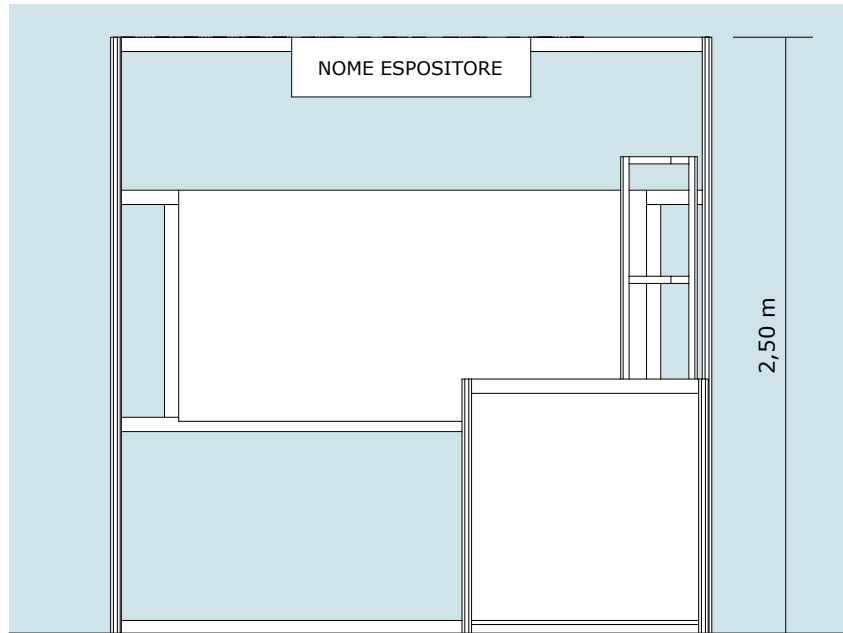

PLAN

FRONT VIEW

3D VIEW

— parti graficabili
graphic parts

FORNITURE/ SUPPLY

Divieto di inserire arredi propri di altezza superiore alla struttura dello stand h 250 cm.

Furnishings into the stand cannot be higher than the panels h 250 cm.

Within the exhibition space it is possible to tap beer and sell close bottles/cans in ambient temperature in specially designated spots

STRUTTURA /structure	copertura / roofing	n	1
FORNITURA EL / power supply	presa multipla / power strip	n	1
ARREDI / furnihings	desk modulare / modular desk	n	1
ARREDI / furnihings	scaffale metallico / steel shelf	n	1
ARREDI / furnihings	sgabello / stool	n	1
GRAFICA / graphics	frontalino grafica 100xh25cm / front graphic panel 100xh25cm	n	1
GRAFICA / graphics	pannello grafica DM desk modulare 96,7x96,7 cm / graphic panel DM modulare desk 96,7x96,7cm	n	1
GRAFICA / graphics	pannello grafica parete P 97,4 xh249cm / graphic panel wall P 97,4 xh249cm	n	1
GRAFICA / graphics	pannello orizzontale graficato OC 195,7xh 96,7 cm / horizontal graphic panel OC 195,7xh96,7cm	n	1
PARETI E PORTE / wall panels and doors	modulo parete 100x250 solo struttura e fascione / wall modul 100x250 only structure and beam	n	1
PARETI E PORTE / wall panels and doors	parete 100xh250 / 100xh250 wall	n	1
PARETI E PORTE / wall panels and doors	pareti con struttura in alluminio anodizzato 250xh250cm / walls with aluminum structure 250xh250cm	n	1